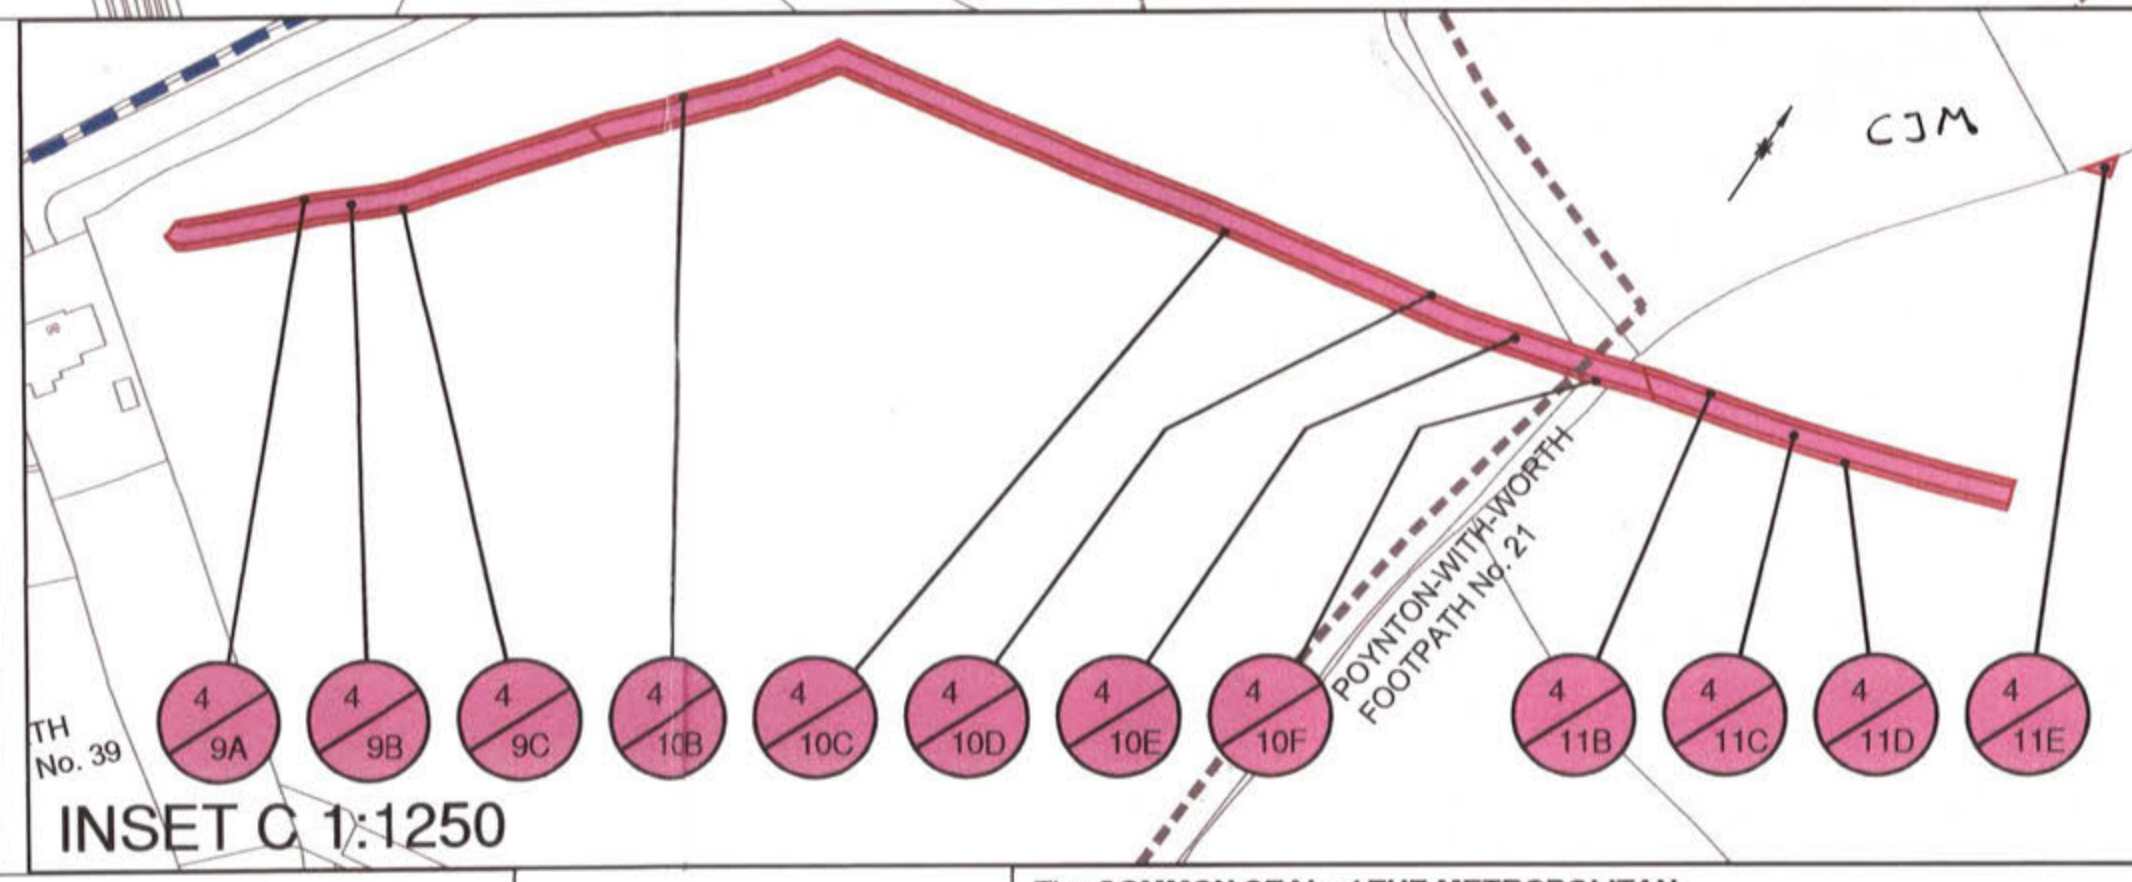

This map is reproduced from Ordnance Survey material with the permission of Ordnance Survey on behalf of the Controller of Her Majesty's Stationery Office © Crown copyright. Unauthorised reproduction infringes Crown copyright and may lead to prosecution or civil proceedings. Stockport Metropolitan Borough Council 100019571 2010

MAP REFERRED TO IN THE METROPOLITAN BOROUGH OF STOCKPORT (HAZEL GROVE (A6) TO MANCHESTER AIRPORT A55 CLASSIFIED ROAD) COMPULSORY PURCHASE ORDER 2013

The COMMON SEAL OF THE METROPOLITAN BOROUGH COUNCIL OF STOCKPORT was hereunto affixed this in the presence of :-

Mayor

Council Solicitor/ Authorised Signatory

This Site Plan 4 Rev A replaces Site Plan 4 by modification by the Secretary of State for Transport upon confirmation of the Order by him