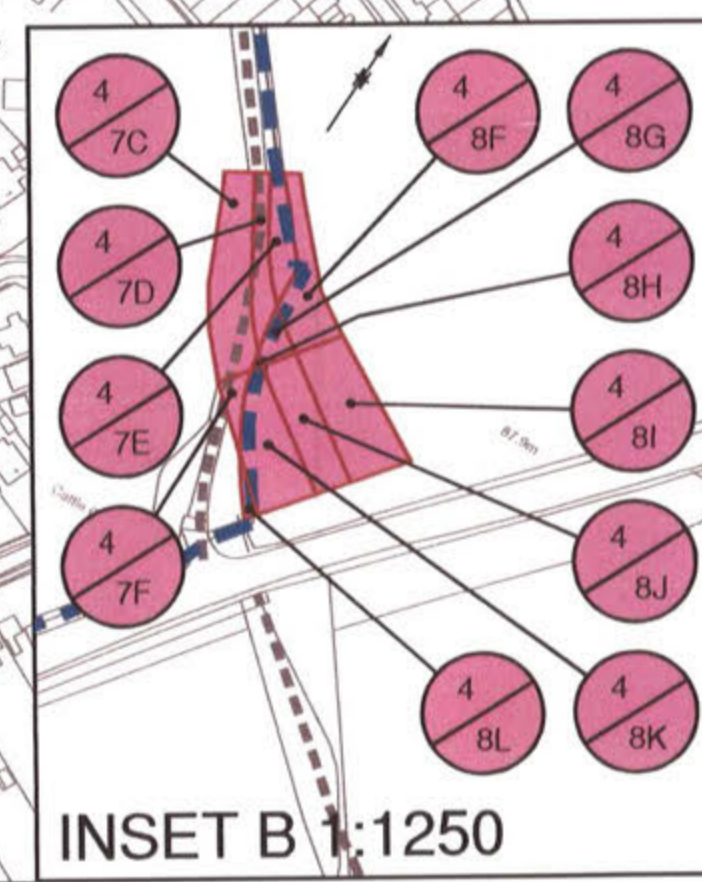

MAP REFERRED TO IN THE METROPOLITAN BOROUGH OF STOCKPORT (HAZEL GROVE (A6) TO MANCHESTER AIRPORT A55 CLASSIFIED ROAD) COMPULSORY PURCHASE ORDER 2013

The COMMON SEAL OF THE METROPOLITAN BOROUGH COUNCIL OF STOCKPORT was hereunto affixed this in the presence of :-